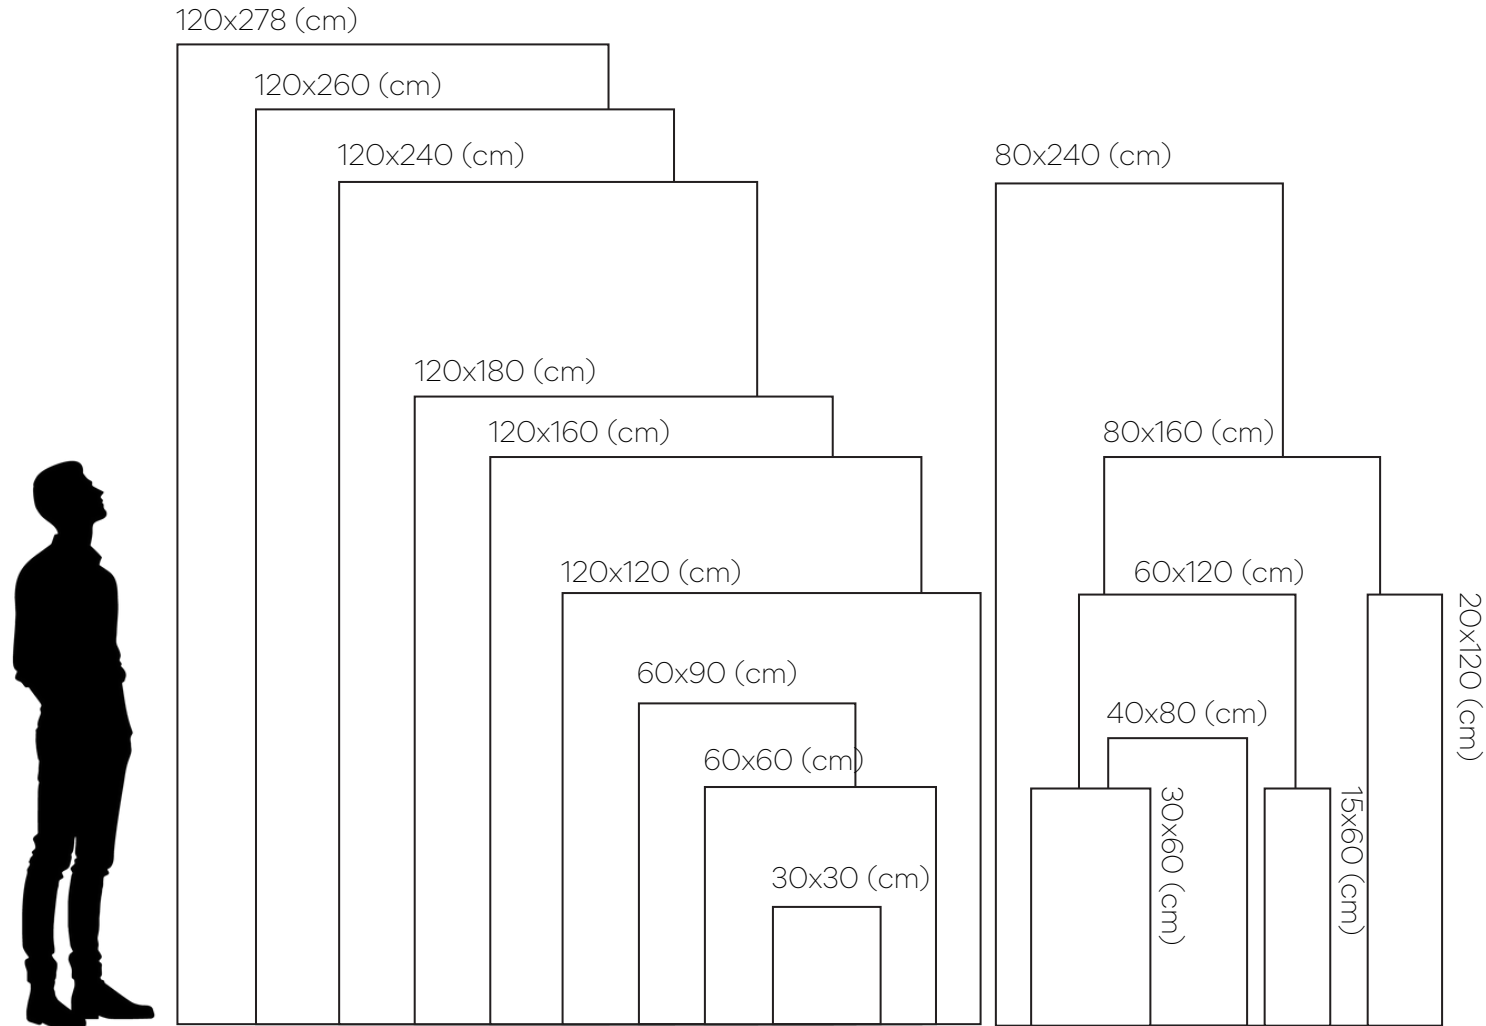

ROMOSO CERAMICA
DESIGN WITHOUT LIMITS

TRAVERTINE COLLECTION

SIZE INDEX

From large-format tiles that create seamless, expansive surfaces to smaller, intricate pieces perfect for detailed accents, our collection ensures versatility for any space. Whether you're looking to make a bold statement or add subtle elegance, we have the perfect size to bring your vision to life.

I-STONE
BEIGE

I-stone Beige

Size	Thickness	Finish
60x120 (cm)	+ 20mm	R11 Surface

TRAVERTINO
EARTH

Travertino Earth

Size	Thickness	Finish
60x120 (cm)	+ 20mm	R11 Surface

TRAVERTINE
TAJ WHITE

Travertine Taj White

MARINA TRAVERTINO BEIGE

*Additional tile faces are available for the design shown here.

Marina Travertino Beige

Size	Thickness	Finish
120x240 (cm)	+ 9mm	Polished
160x320 (cm)	+ 6mm	Matt
160x320 (cm)	+ 12mm	Polished

TRAVERTINO NOBILE

IVORY

GREIGE

BEIGE

Travertino Nobile

Size	Thickness	Finish	Natural
120x278 (cm)	+ 6.5mm	Structure	Natural
120x120 (cm)	+ 6.5-9mm	Structure	Natural
60x120 (cm)	+ 6.5-9mm	Structure	Natural
80x160 (cm)	+ 6.5-20mm	Structure	